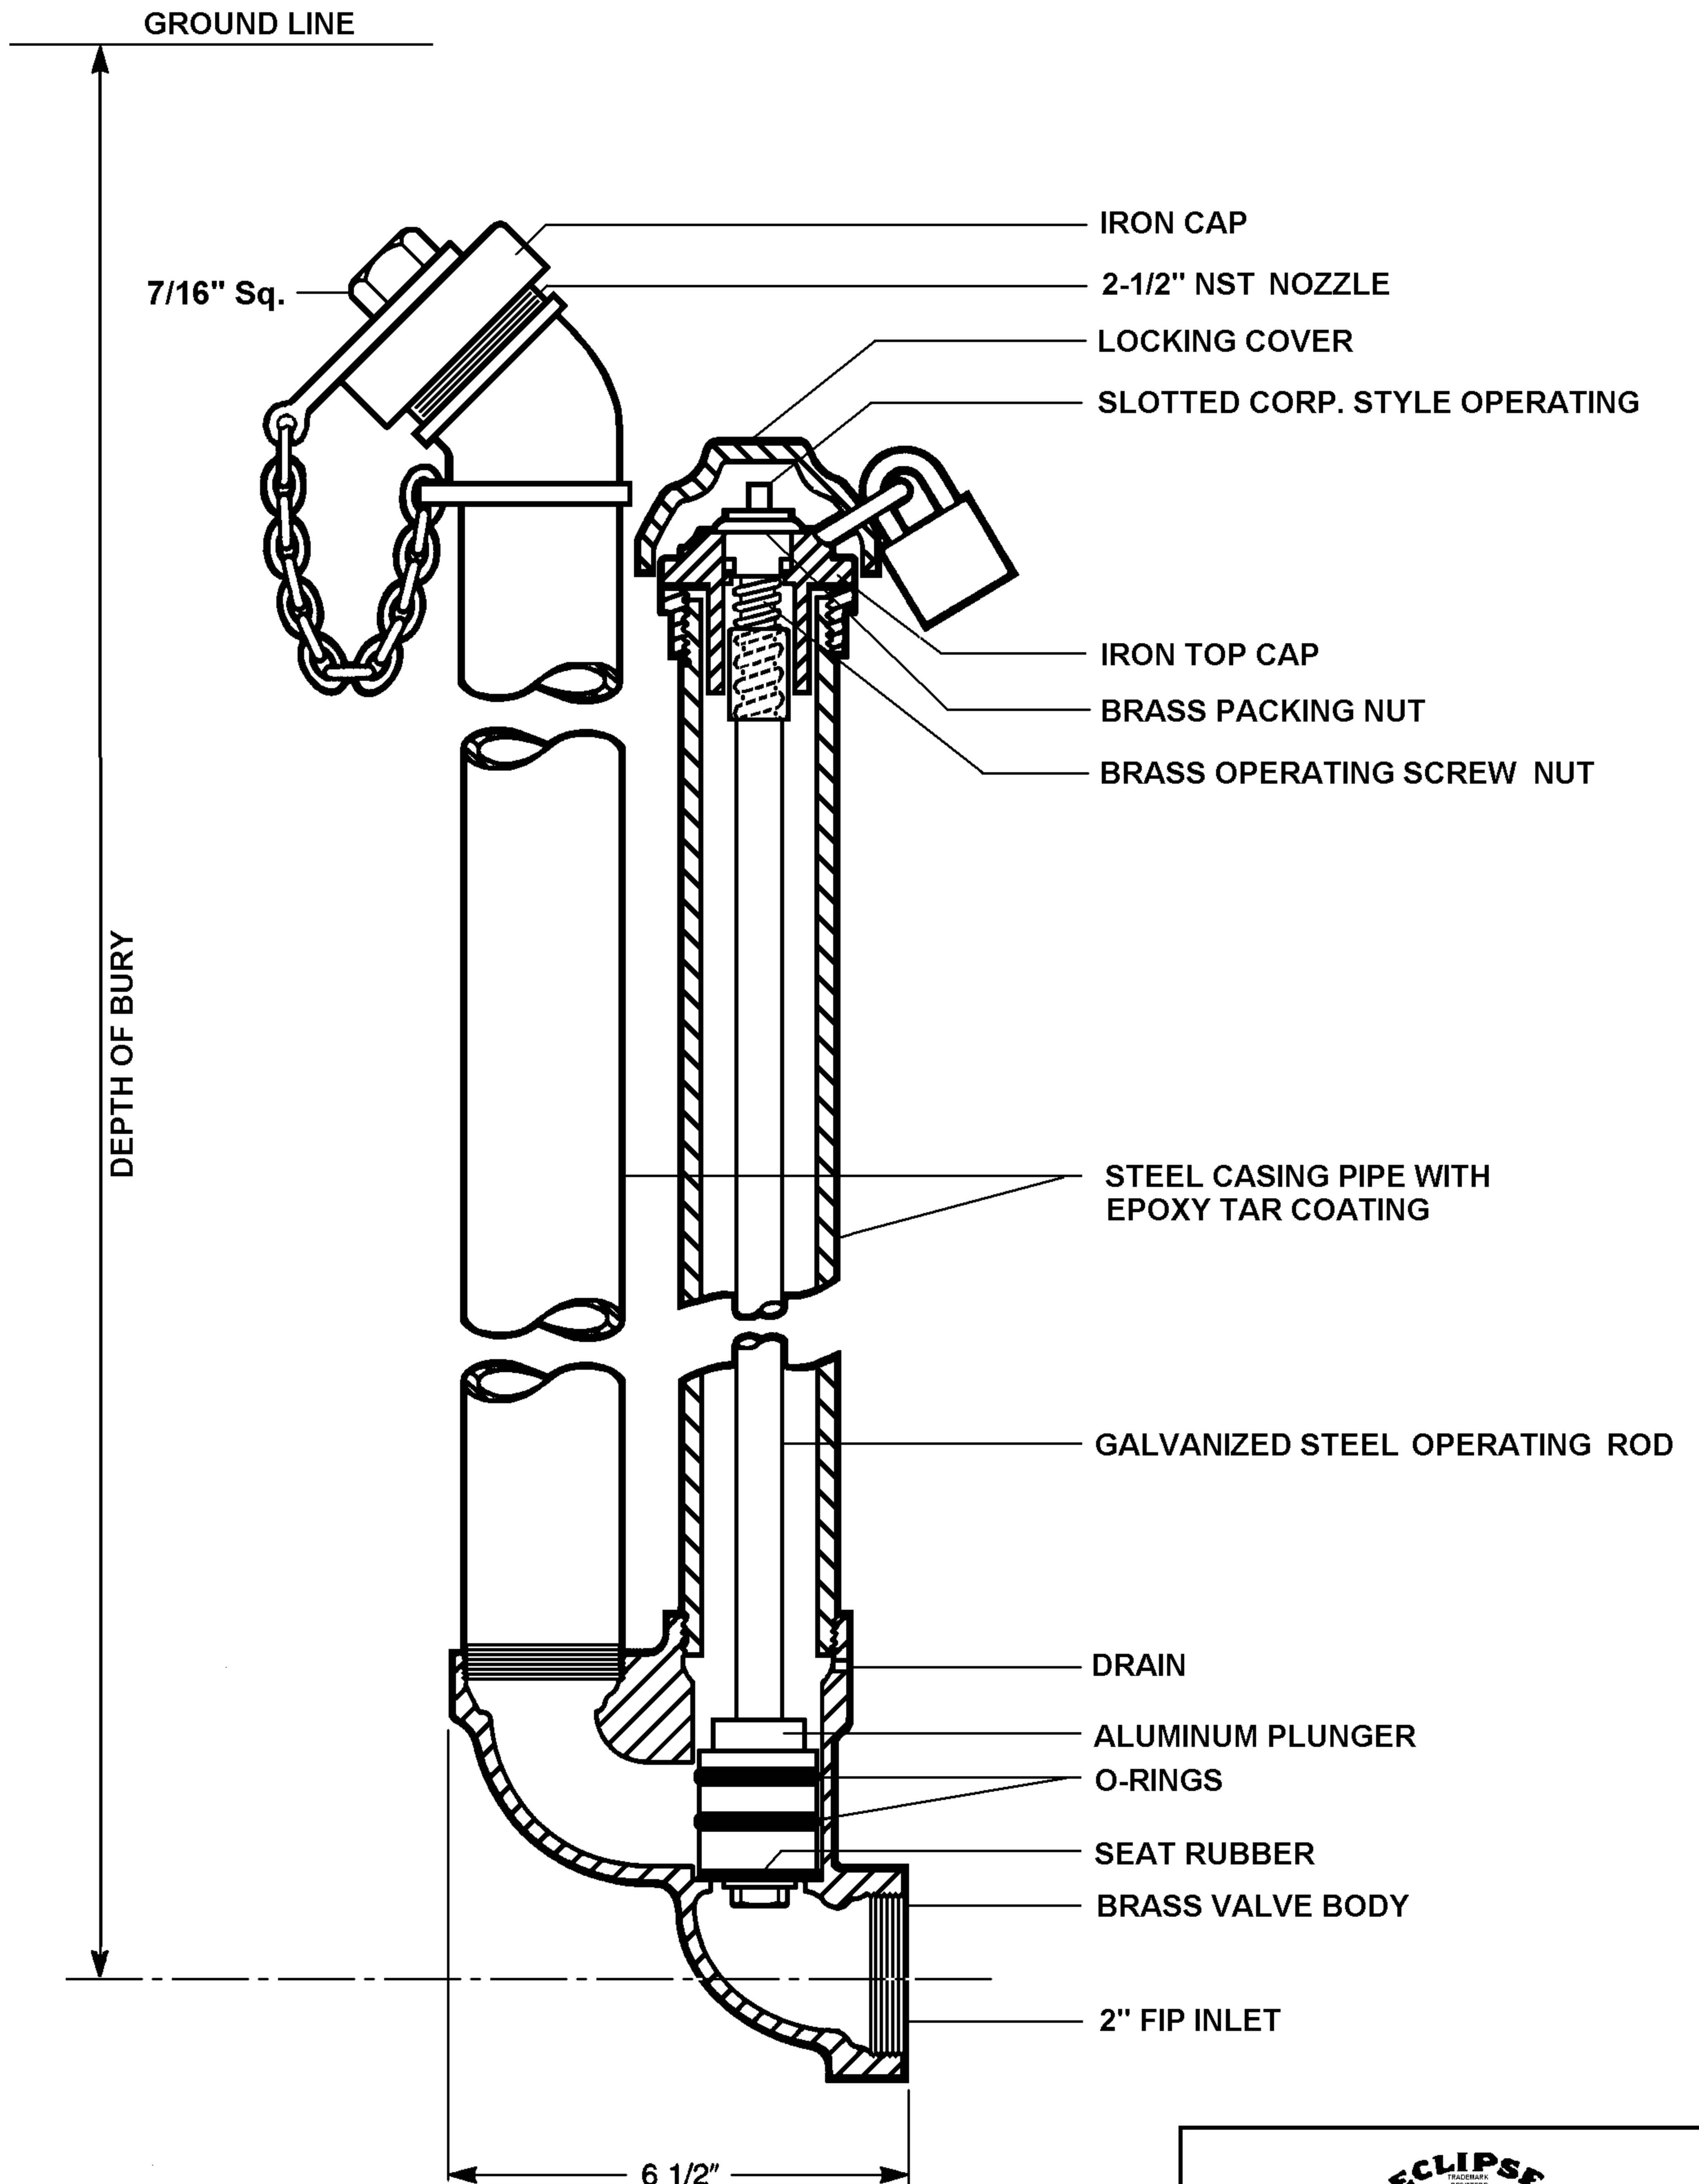

#78 MAINGUARD HYDRANT

Inlet Pressure (psi)	Flow Rate (gpm)
75	380
100	435
125	488
150	527

ECLIPSE
TRADEMARK
FOUNDRY
Since 1857

KUPFERLE FOUNDRY COMPANY

2511 N. 9TH STREET, ST. LOUIS, MO 63102
(314) 231-8738 FAX (314) 231-2820 (800) 231-3990