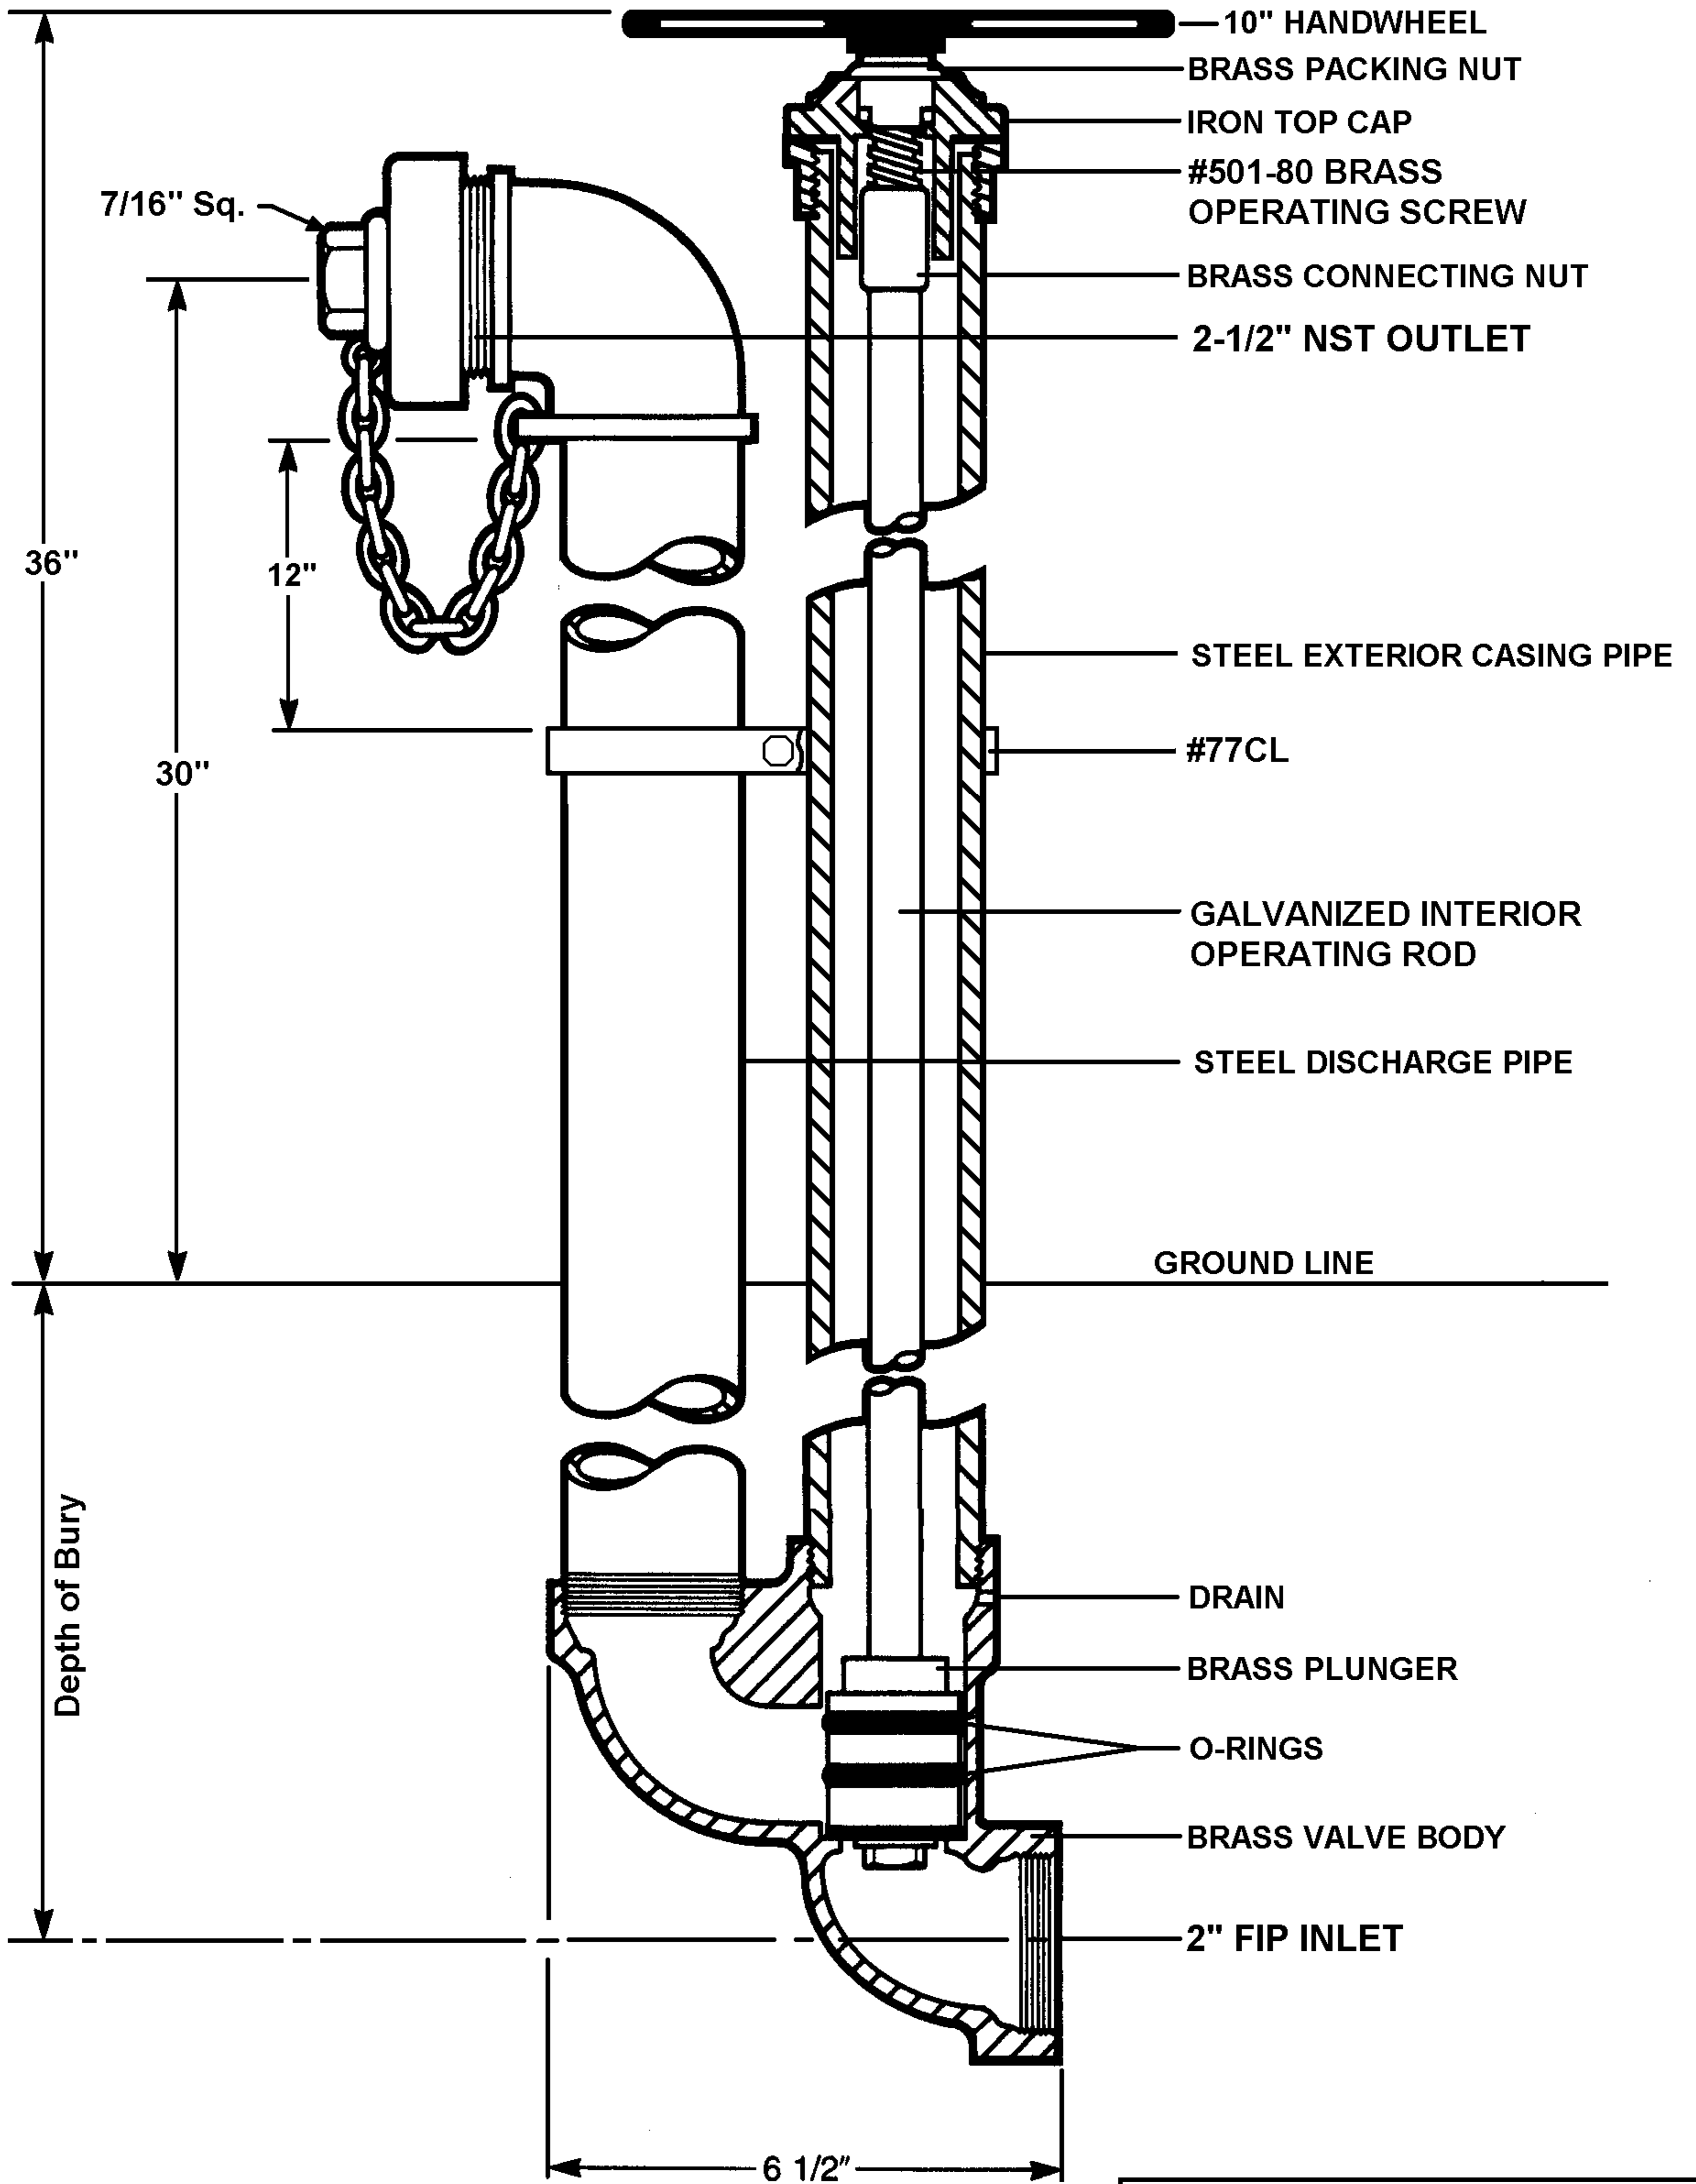

80WD MAINGUARD HYDRANT

Inlet Pressure (psi)	Flow Rate (gpm)
75	380
100	435
125	488
150	527

ECLIPSE
TRADEMARK REGISTERED
Since 1857

KUPFERLE FOUNDRY COMPANY

813 HEMPSTEAD STREET, ST. LOUIS, MO 63102
(314) 231-8738 FAX 231-2820 (800) 231-3990