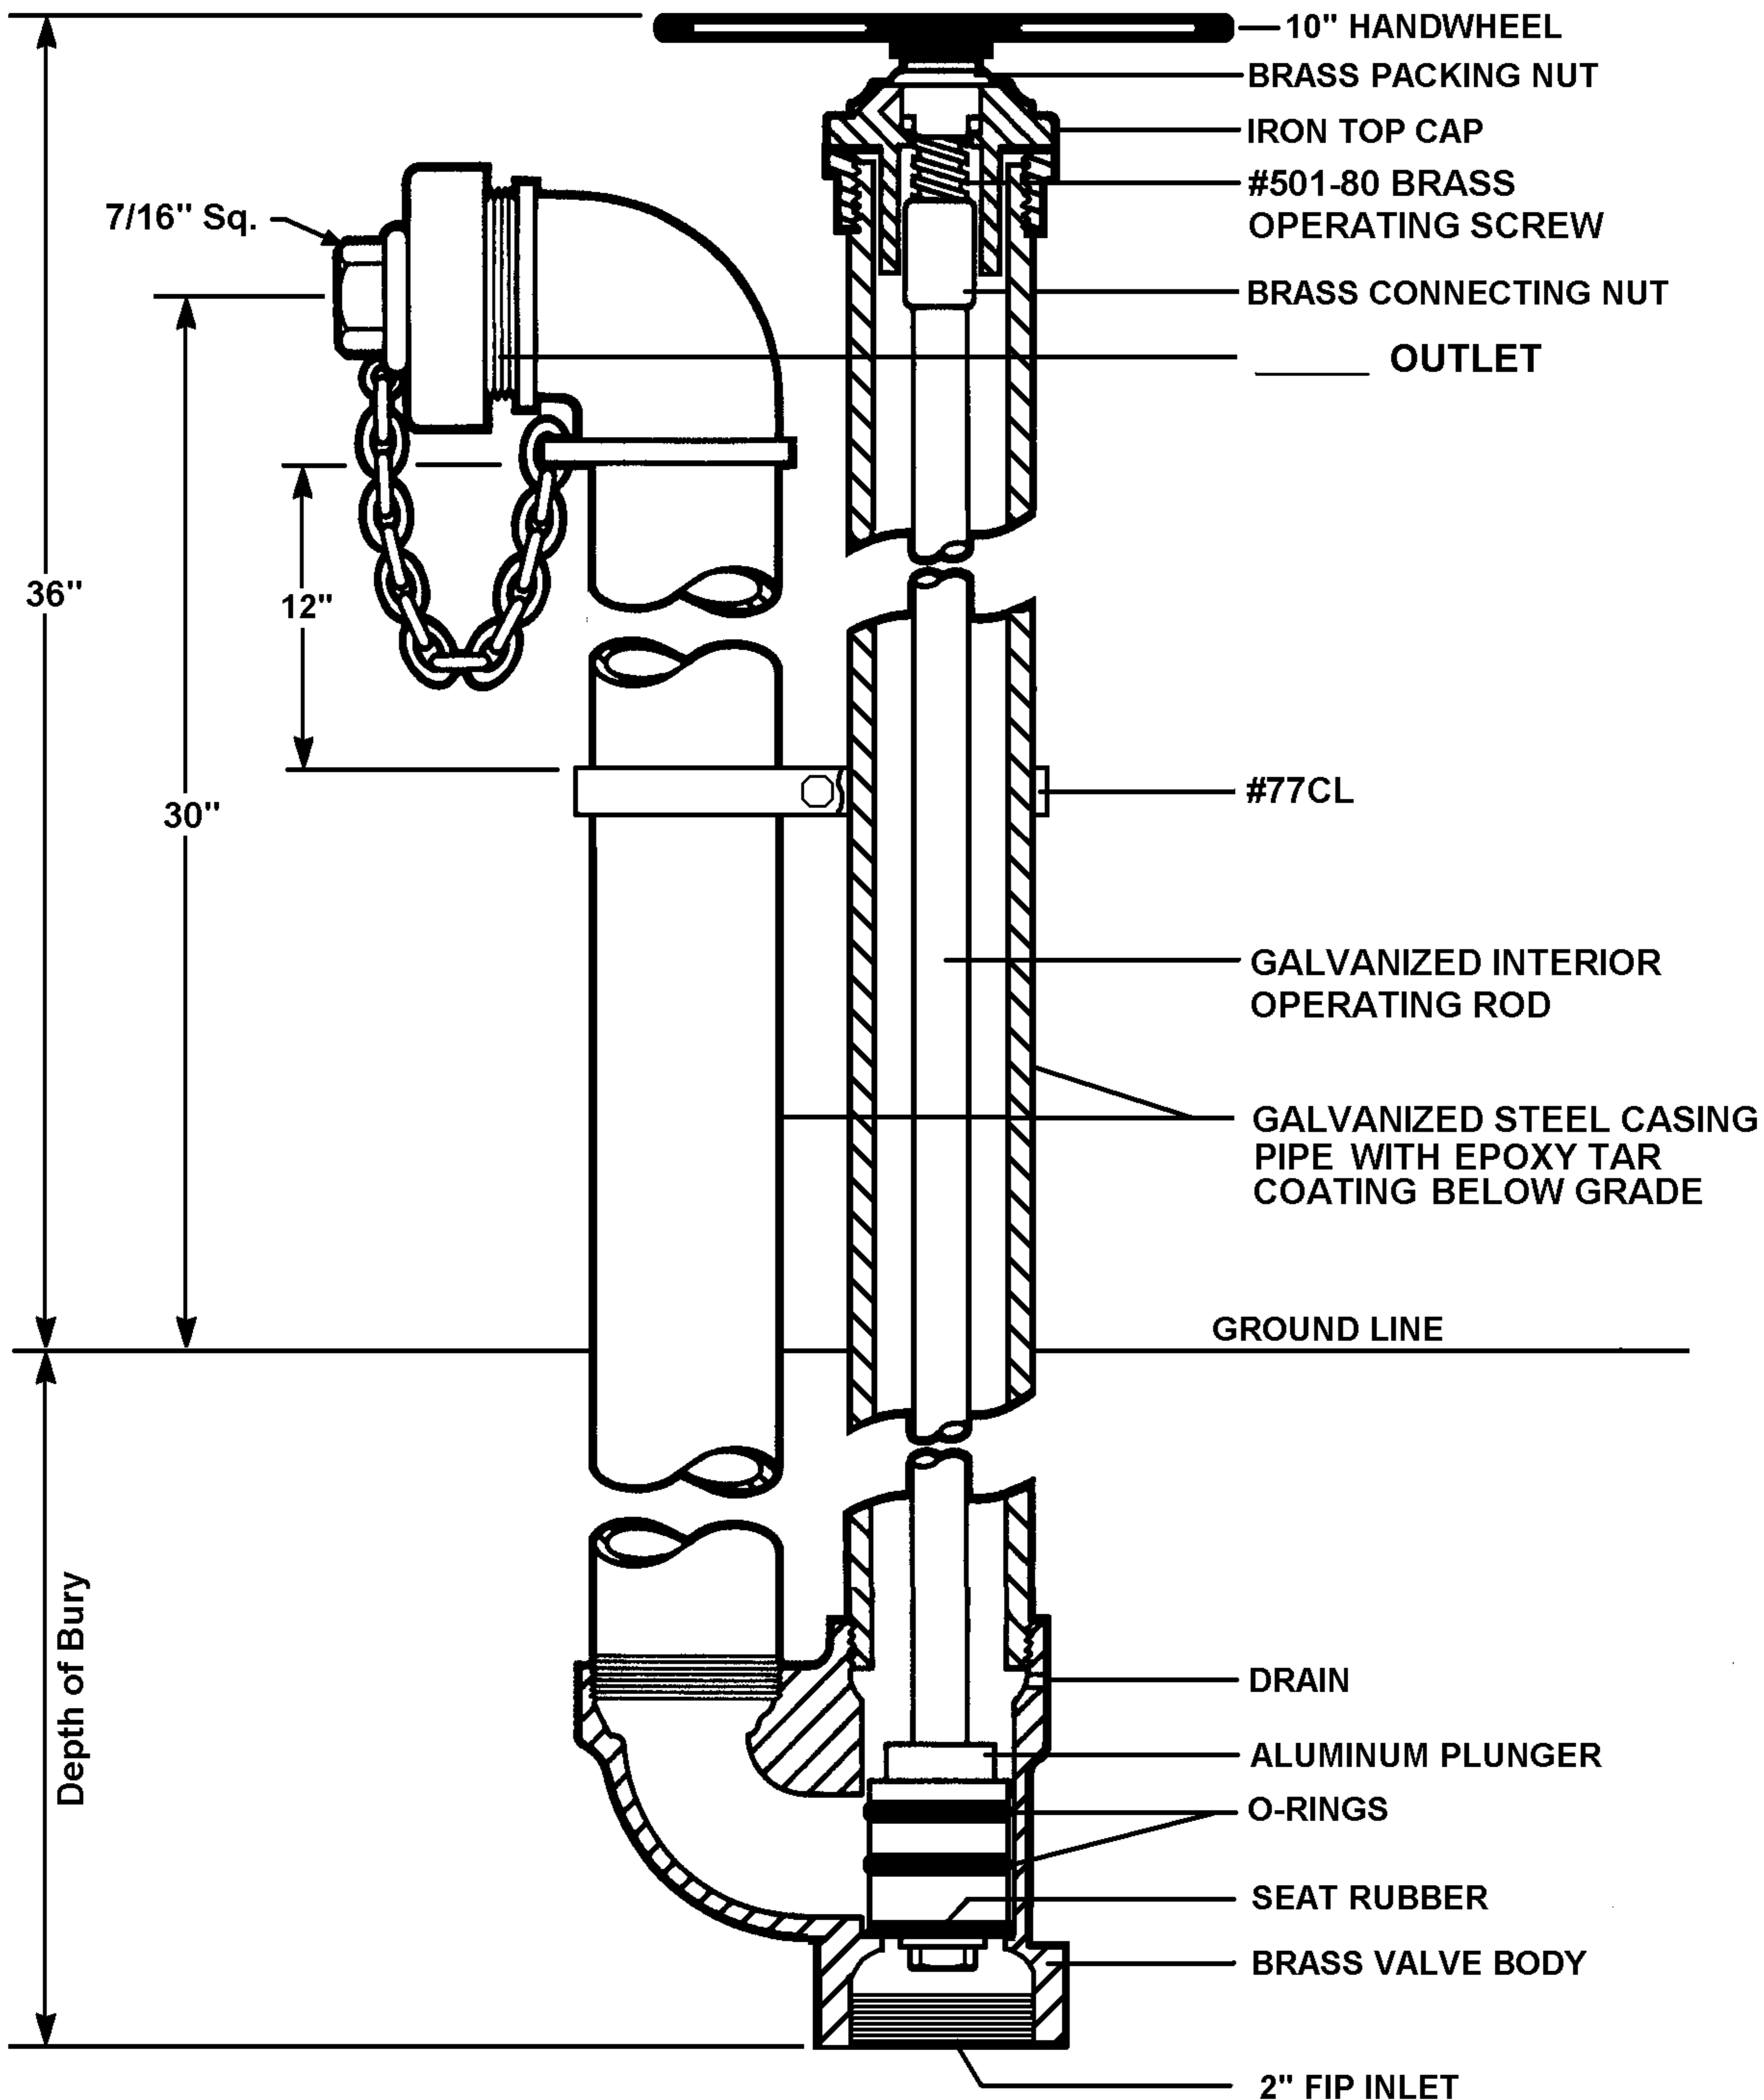

80WD MAINGUARD HYDRANT

Inlet Pressure (psi)	Flow Rate (gpm)
75	380
100	435
125	488
150	527

ECLIPSE
TRADEMARK REGISTERED
Since 1857

KUPFERLE FOUNDRY COMPANY

2511 N. 9TH STREET, ST. LOUIS, MO 63102
(314) 231-8738 FAX (314) 231-2820 (800) 231-3990