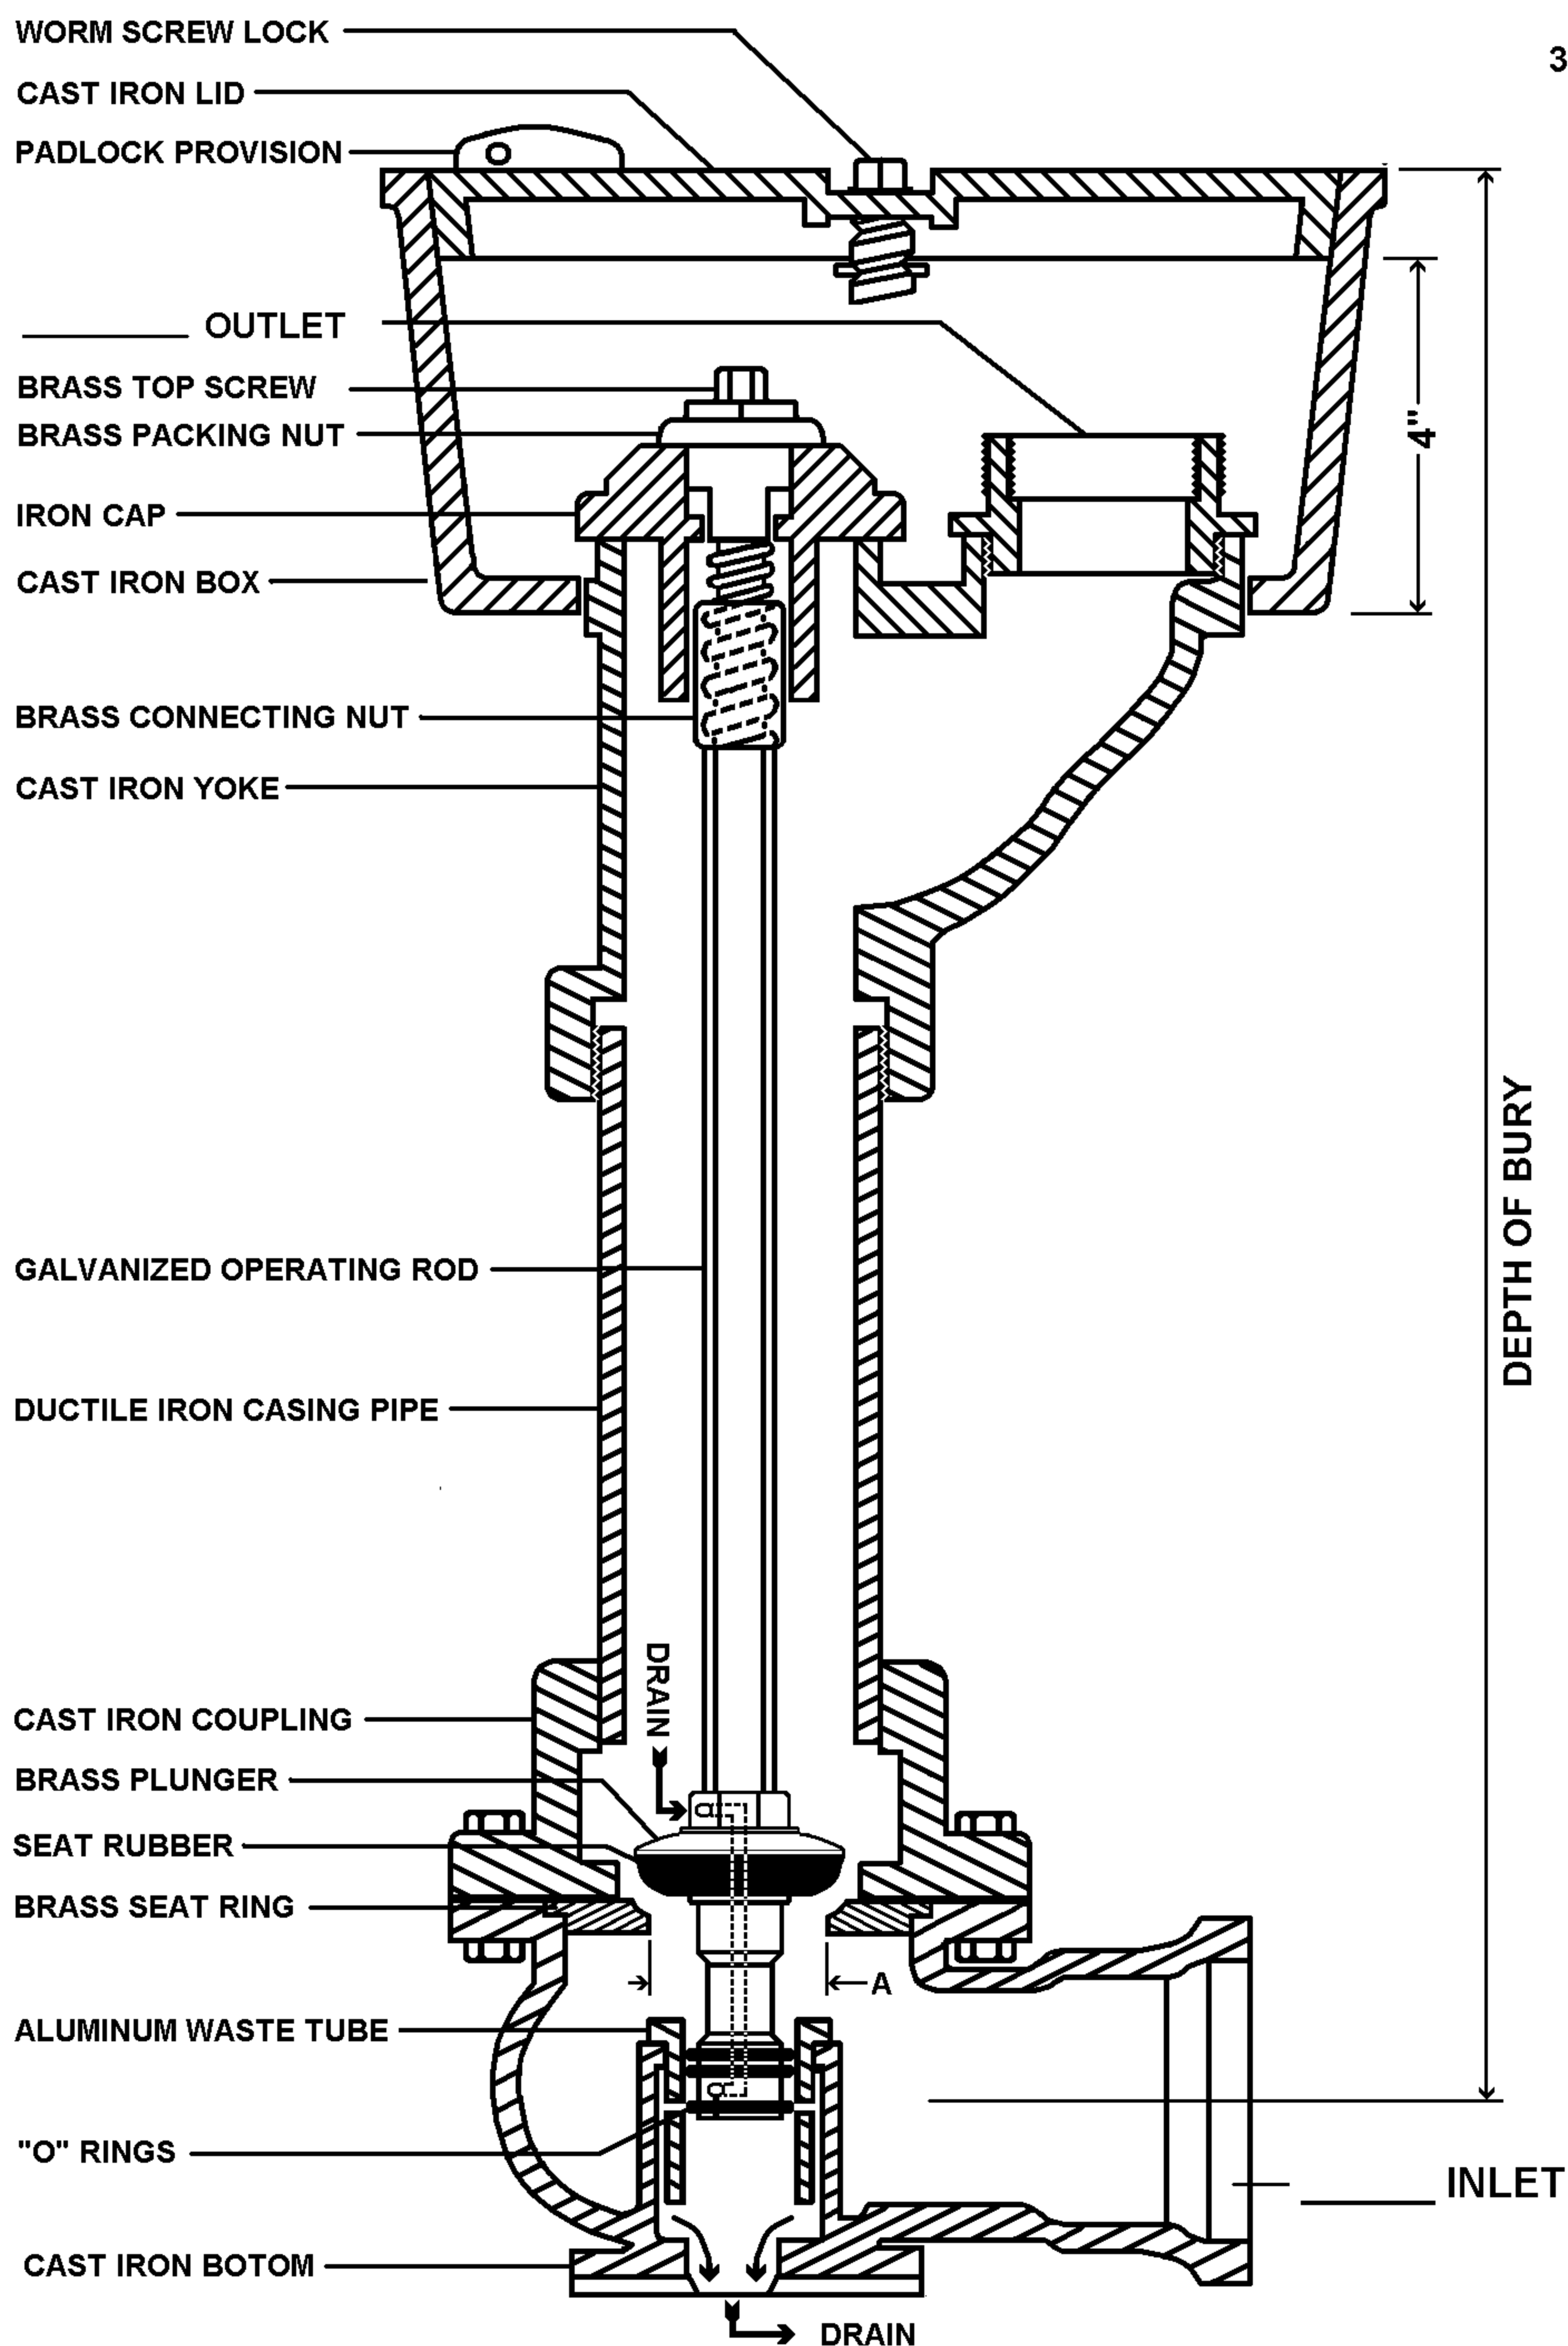

ECLIPSE #85 BLOW OFF HYDRANT

OPTIONS

1. BRASS NOZZLE CAN BE ANY SIZE UP TO 2-1/2" NST. NOZZLE CAP IS ALSO AVAILABLE.
2. TRENCH STOCK CAN ALSO BE 3" BRASS.
3. INLET CONNECTION CAN BE 1-1/4", 1-1/2", 2" FIP OR MJ, 2-1/2" & 3" FIP AND 3" & 4" MJ.