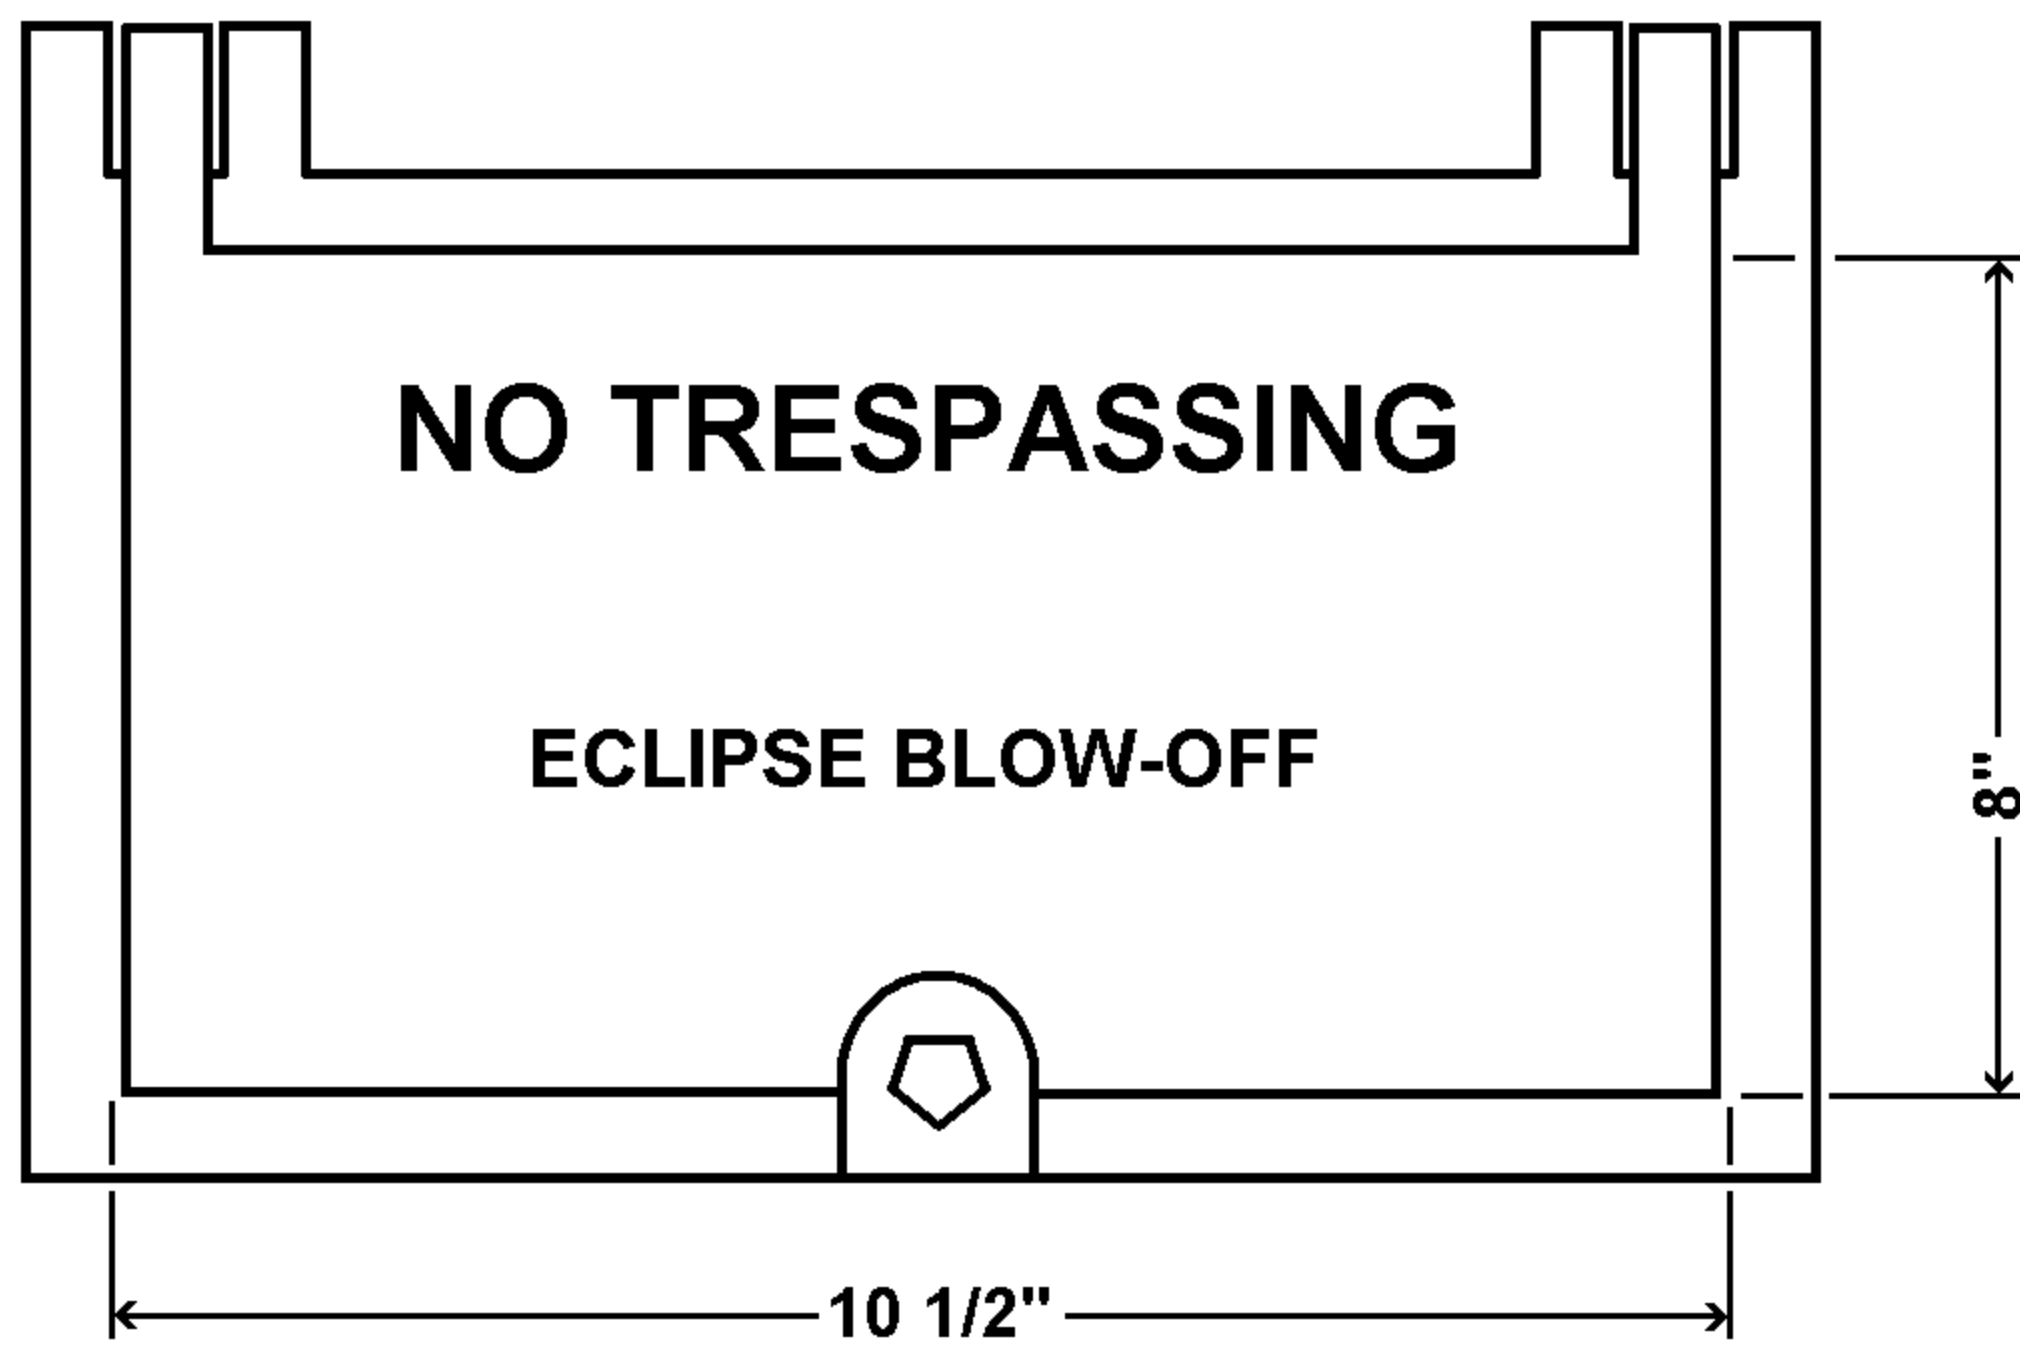

ECLIPSE #85 BLOW OFF HYDRANT

OPTIONS

1. BRASS NOZZLE CAN BE ANY SIZE UP TO 2-1/2" NST. NOZZLE CAP IS ALSO AVAILABLE.
2. TRENCH STOCK CAN ALSO BE 3" BRASS.
3. INLET CONNECTION CAN BE 1-1/4", 1-1/2", 2" FIP OR MJ, 2-1/2" & 3" FIP AND 3" & 4" MJ.