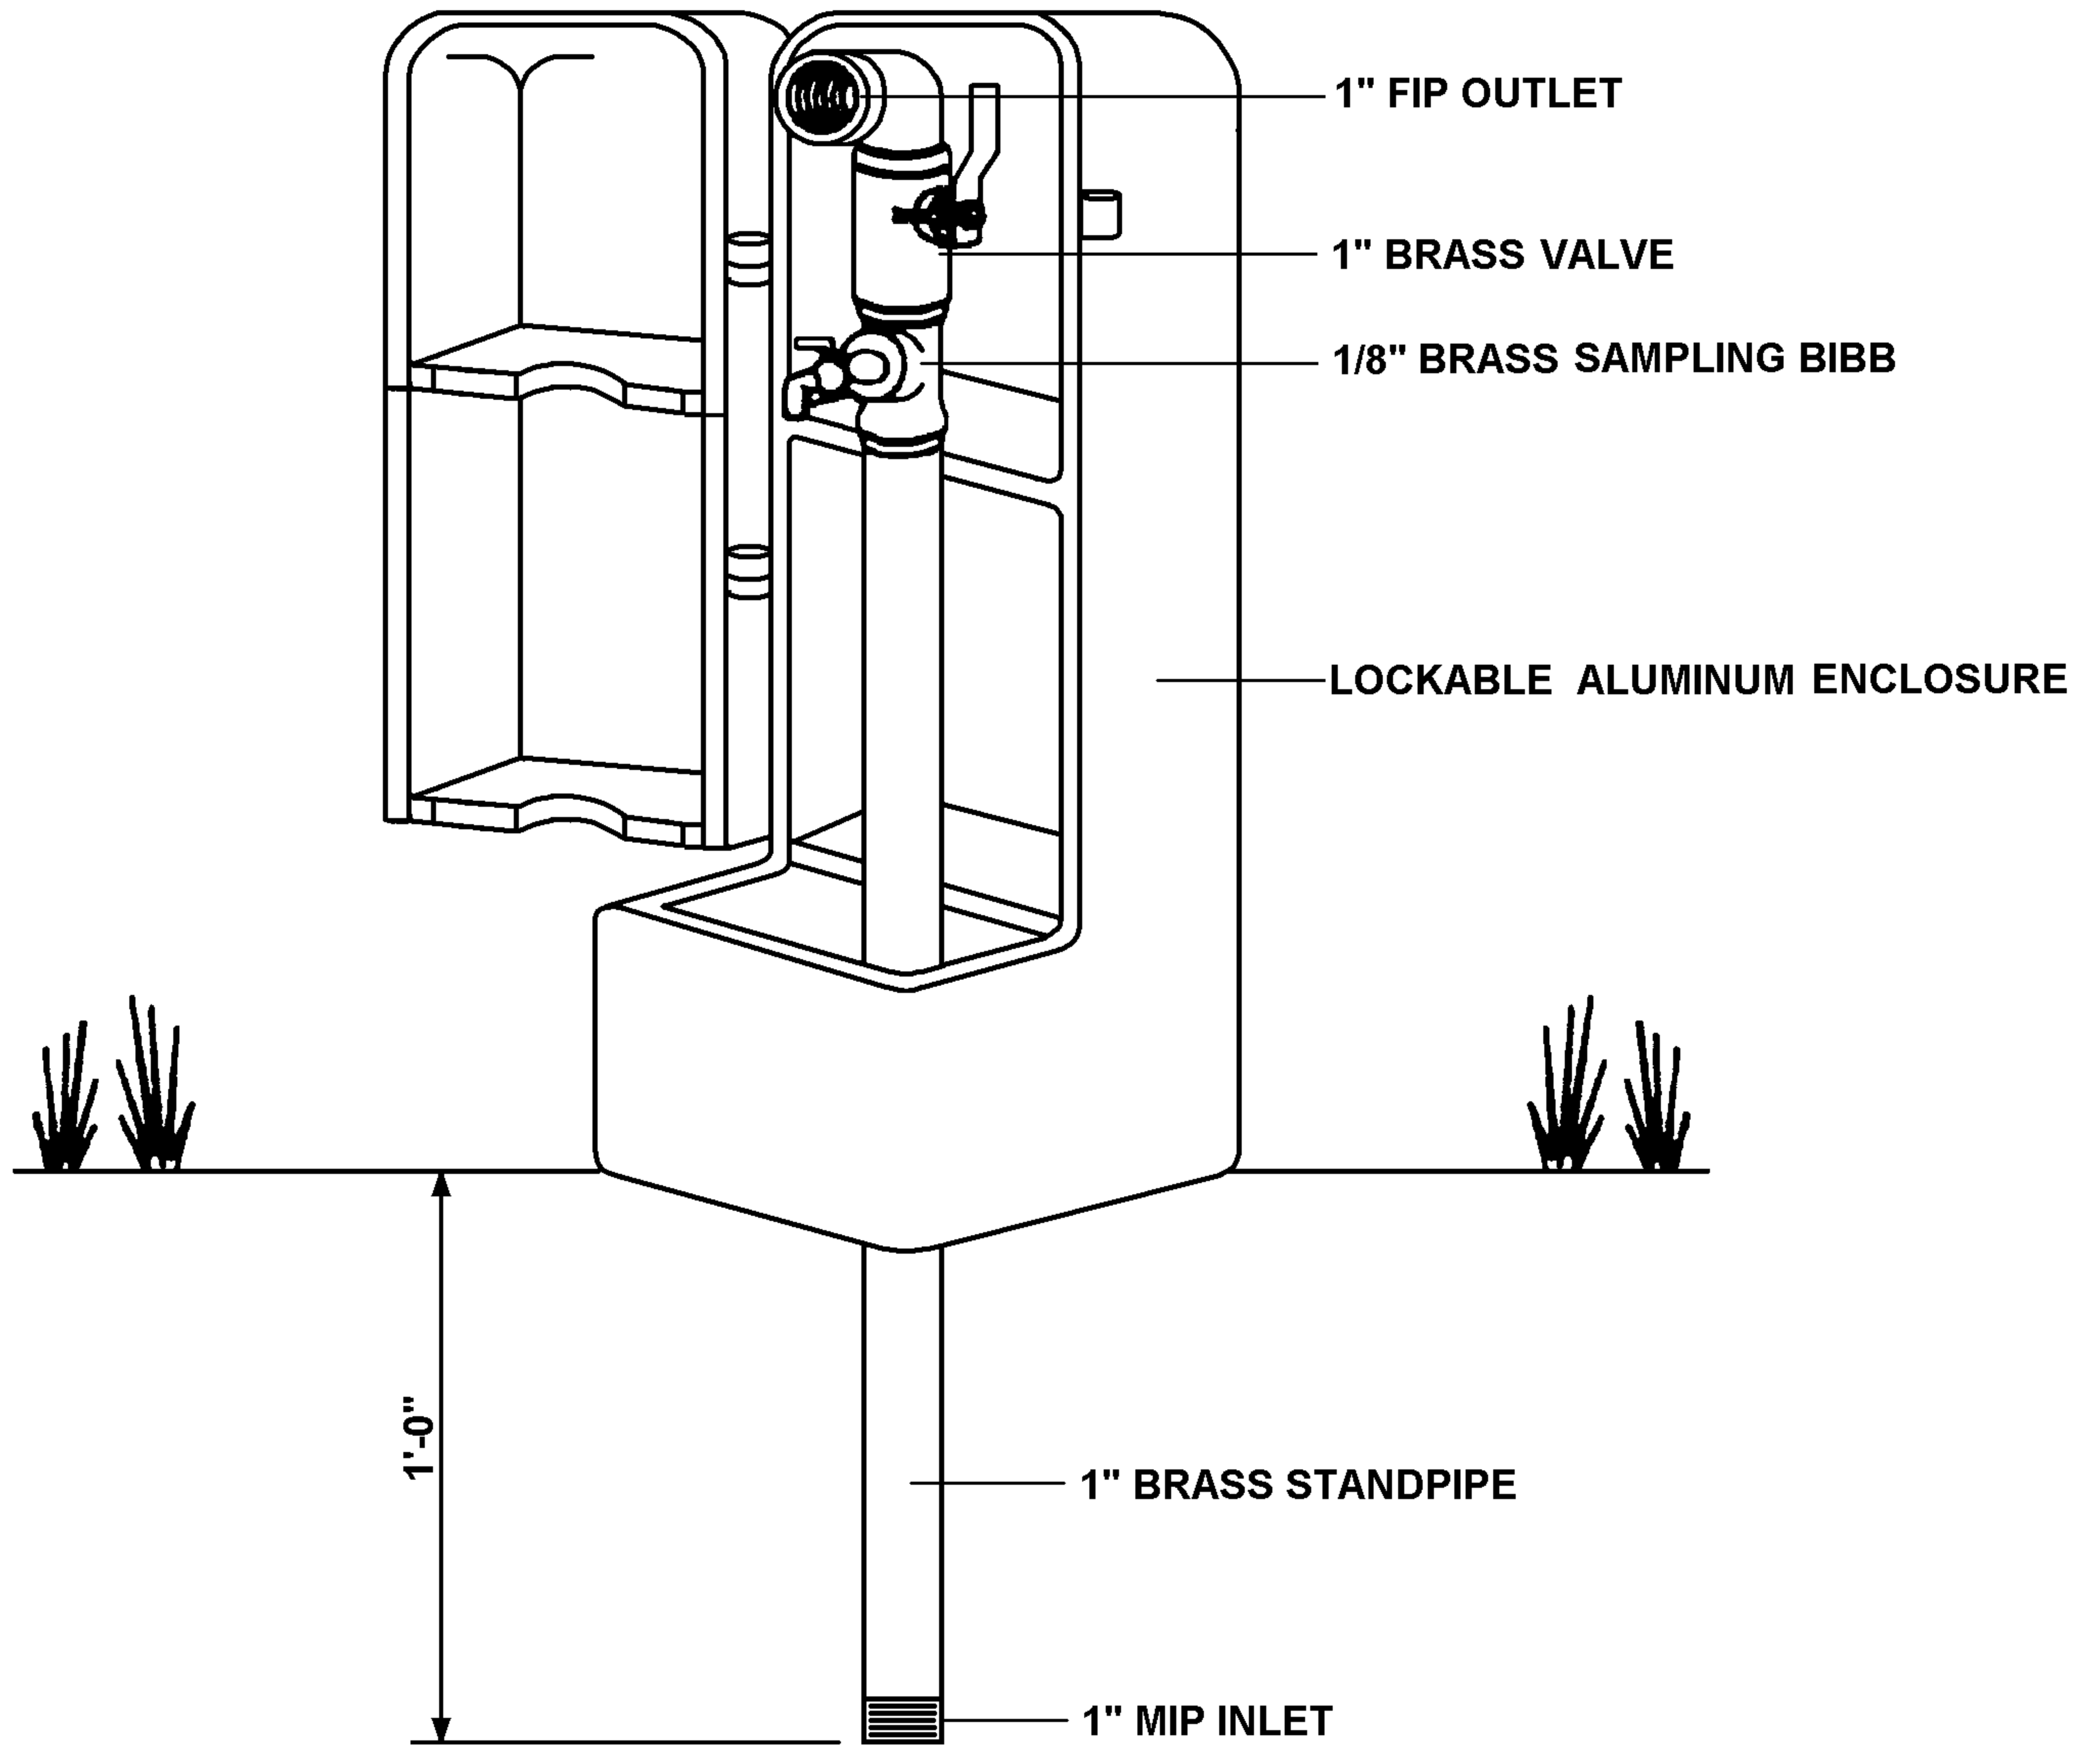

#88WC ECLIPSE SAMPLING STATION

ECLIPSE
TRADEMARK
FOUNDRY
Since 1857

KUPFERLE FOUNDRY COMPANY

813 HEMPSTEAD STREET, ST. LOUIS, MO 63102

(314) 231-8738 FAX 231-2820 (800) 231-3990