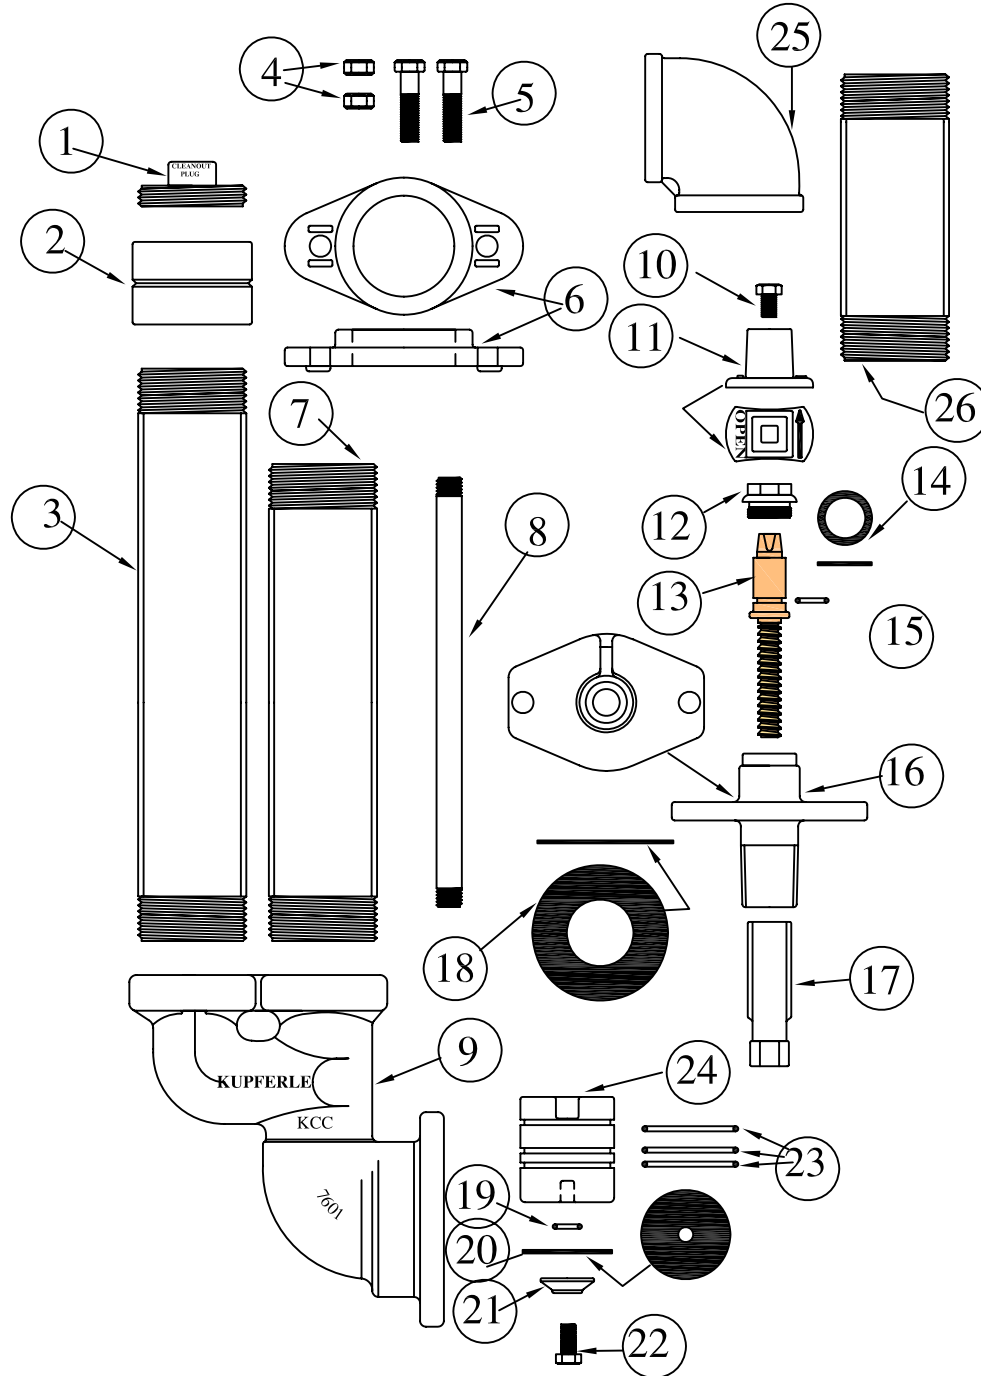

4" BLOW OFF #7500-#7600

NO.	QTY.	PART NUMBER	DESCRIPTION
1	1	7608	Sch. 40 Threaded plug
2	1	7606	4" Merchant Coupling
3	1	4P	4" Black Pipe
4	2	7611	Nut for 75-7600 Top Cap
5	2	7610	Bolt for 75-7600 Top Cap
6	1	7602	Iron Neck #7500-#7600
7	1	4P	4" Black Pipe
8	1	1 1/16 SR	1 1/16 Solid Round Rod
9	1	7601	4" Inlet Casting
10	1	7615	Screw For Gatevalve Nut
11	1	7612	Gatevalve Nut #75-7
12	1	621	Packing Nut 1 1/4" Pent
13	1	7604	Brass Top Screw
14	1	77MG	Gasket For #4A Pack. Nut
15	1	77M	O-Ring For Slotted Screw
16	1	7603	Iron Top Cap #7500-7600
17	1	7605	Brass Connecting Nut
18	1	7613	Top Cap Gasket#7500-7600
19	1	2030	O-Ring For Brass Washer
20	1	10800	Seat Washer For #TF800
21	1	85W	Brass Washer For #85B
22	1	10810	Bolt For Seat Washer
23	3	7614	Plunger O-Ring-#7500-76
24	1	7609	Plunger For #7500-#7600
25	1	7607	4" 90 Deg. Elbow
26	1	4P	4" Black Pipe

A	1	X7609	Plunger Repair Kit Comp.
B	1	X7604	Top Screw Repair Kit Com.