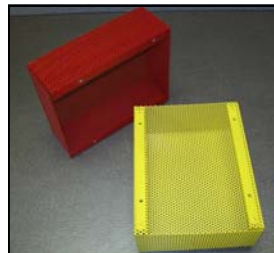

Dechlorination Baskets