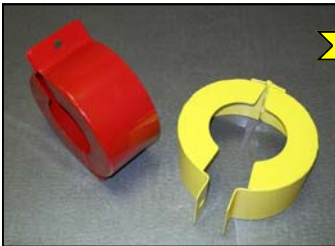

Security Collar Locks