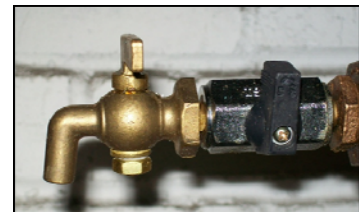

Flush  
At Night  
When  
Demand  
is Low!

Sampling Bibbs and  
Pressure Gauges Available

All colors available

Lockable

Flush to hose too

New digital controller

#TF500 Is an  
under-ground Blow-Off  
that installs in a 5 1/4"  
Valve Box

# Eclipse Model #9700 Automatic Flushing Device Accessories

Kupferle Foundry offers several accessories to go along with its best-selling Eclipse model #9700/#9700A Portable Automatic Flushing Device. From diverters, meter stands, dechlorination options, sampling bibs to security collar locks, Kupferle provides a myriad of quality accessories for you to choose from. Contact your favorite waterworks distributor or Kupferle representative today to order!

Multi-directional Diverter

Water Meter Stand

Security Collar Locks

Dechlorination Baskets

Sampling Bibb

**Contact your Local Waterworks Distributor  
or Call Toll Free 1-800-231-3990 / [www.hydrants.com](http://www.hydrants.com)  
for more information on how to order your accessories today!**