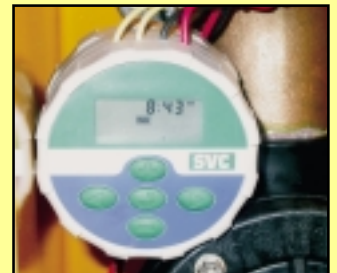

# Flush Dead-Ends Automatically!

KUPFERLE'S NEW #9700 IS EASY AND AFFORDABLE

Build Up  
Chlorine  
Residuals  
On Your  
Schedule!

Patent #6,820,635

Attach #9700 to 2 1/2" NST Nozzle,  
select flushing cycle, leave hydrant open

Flush  
At Night  
When  
Demand  
is Low!

Sampling Bibbs and  
Pressure Gauges Available

All colors available

Lockable

Flush to hose too

New digital controller

#TF500 Is an  
under-ground Blow-Off  
that installs in a 5 1/4"  
Valve Box