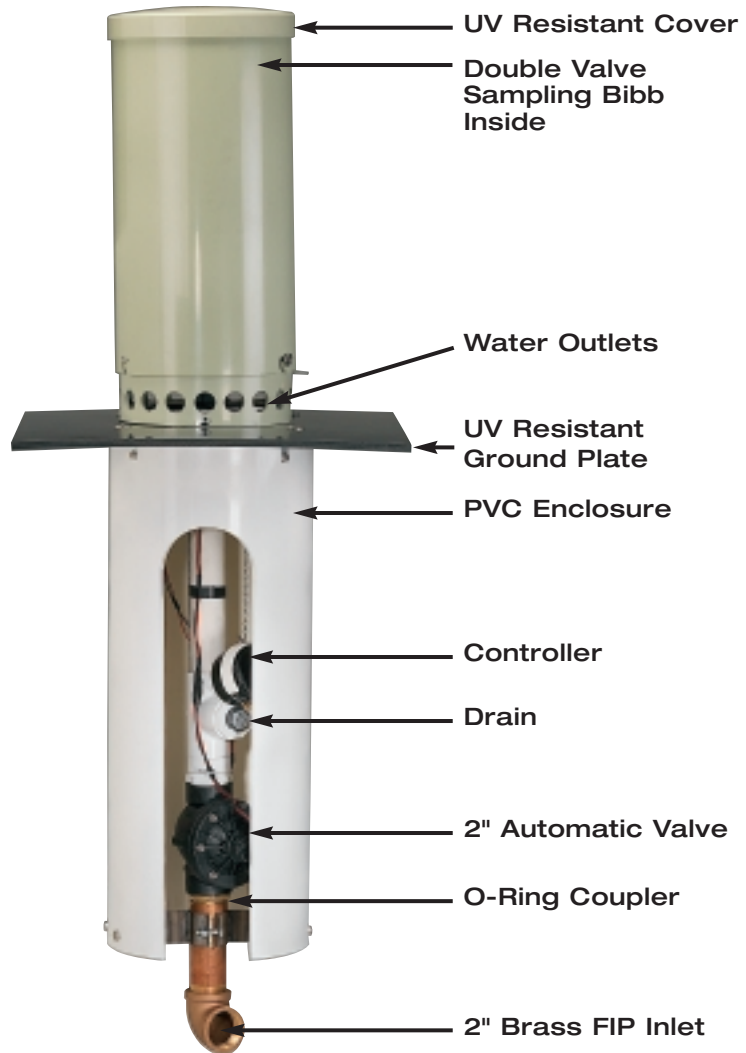

#9400 ECLIPSE™ AUTOMATIC FLUSHING DEVICE

NON-FREEZING WITH ABOVE-GROUND FLOW ADJUSTMENT!

- Lockable
- UV Resistant

- Digital Controller
- No Hand Held Remote Needed!

www.automaticflushing.com

Call for Drawings
and Specs for
AutoCad
1-800-231-3990
(toll free)
or download
from website

Distributed by:

THE EASIEST TO SERVICE

Remove 2 Bolts In Access Plate

Pull Up On Inner Piping

Entire Valve Assembly Slides Out!

Installation Drawing and Specification

AUTOMATIC FLUSHING DEVICE SHALL HAVE A 2\"/>

(Download Above From Website)

To Access Controller, Flip Thumb Clips Up And Remove Small Plate

Controller Capable Of Nine Flushes Per Day! Operates With 9 Volt Battery

For Dechlorination, We Furnish The BEST From Measurement Technologies!