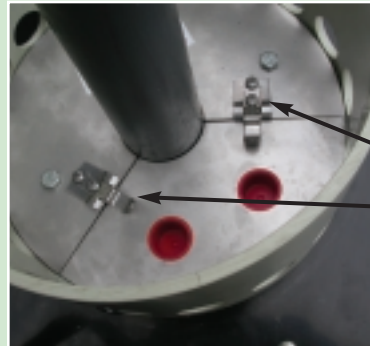

#9400 ECLIPSE™ AUTOMATIC FLUSHING DEVICE

NON-FREEZING WITH ABOVE-GROUND FLOW ADJUSTMENT!

- Lockable
- UV Resistant

- Digital Controller
- No Hand Held Remote Needed!

www.automaticflushing.com

Call for Drawings
and Specs for
AutoCad
1-800-231-3990
(toll free)
or download
from website

Distributed by:

THE EASIEST TO SERVICE

Remove 2 Bolts In Access Plate

Pull Up On Inner Piping

Entire Valve Assembly Slides Out!

Installation Drawing and Specification

AUTOMATIC FLUSHING DEVICE SHALL HAVE A 2\"/>

(Download Above From Website)

To Access Controller, Flip Thumb Clips Up And Remove Small Plate

Controller Capable Of Nine Flushes Per Day! Operates With 9 Volt Battery

For Dechlorination, We Furnish The BEST From Measurement Technologies!