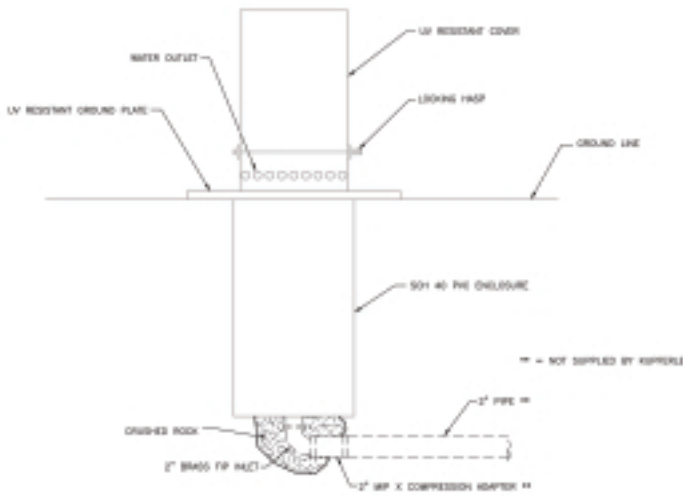

Distributed by:

THE EASIEST TO SERVICE

Remove 2 Bolts In Access Plate

Pull Up On Inner Piping

Entire Valve Assembly Slides Out!

Installation Drawing and Specification

AUTOMATIC FLUSHING DEVICE SHALL HAVE A 2\"/>

(Download Above From Website)

To Access Controller, Flip Thumb Clips Up And Remove Small Plate

Controller Capable Of Nine Flushes Per Day! Operates With 9 Volt Battery

For Dechlorination, We Furnish The BEST From Measurement Technologies!