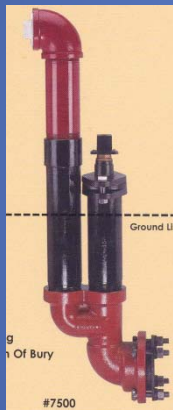

Kupferle Products at a Glance

All Kupferle Products are Serviceable from Above Ground – No Digging!

Manual Flushing

MainGuard #77
2" Blowoff
(below ground option also available, #78)

MainGuard #7500
4" Blowoff
(below ground option also available #7600)

Truflo #TF500
2" Blowoff
(fits inside valve box)

Eclipse
#2 Post Hydrant

Automatic Flushing

Eclipse
#9700 Portable Automatic Flusher

Eclipse
#9400 Automatic Flusher
(flushes to ground)

Eclipse
#9800 Automatic Flusher
(flushes to sewer)